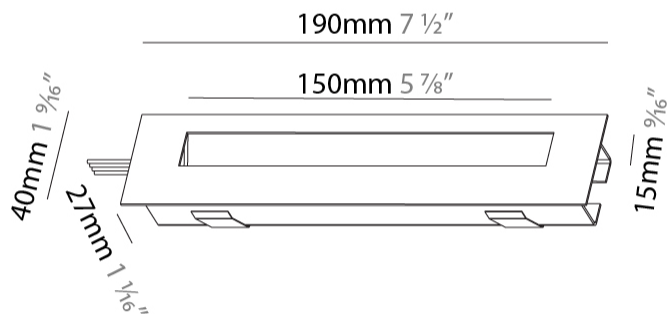

GENERAL

Series: Delight
Subseries: Delight String Step Wide
Partner: Prolicht
Division: Architectural
Installation: Recessed
Product Type: Step Light
Mounting Location: Wall
Light Distribution: Asymmetric

PHYSICAL

Shape: Rectangle
Length (mm): 190
Length (in): 7 1/2
Height (mm): 40
Depth (mm): 27
Height (in): 1 9/16
Depth (in): 1 1/16
Ceiling Thickness (mm): 10 / 12 / 15
Ceiling Thickness (in): 3/8 or 1/2 or 9/16
Min. Recessing Depth (mm): 30
Min. Recessing Depth (in): 1 3/16
Weight (kg): 0.208
Weight (lbs): .4576
Fixture Finish: SSR / BKV / CWI / CRY / HAB / UFT / ITA / RUA / FTG / MYG / LOD / PUS / FRO / FUP / KIA / POP / BLS / SPG / MEY / GOH / CHC / COM / ABZ / JAG / OBR / MOS / ROR
Fixture Material: Aluminum
Cut-out Measurements: 140mm / 5 1/2" x 34mm / 1 5/16"

ELECTRICAL

Lamp Type: LED (Zhaga Standard)
Input Wattage (W): 2.2
Total Output Wattage (W): 2
Dimming: 0-10V Dimming / Phase Dimming (120Vac Only)
Driver Included: No
Driver Location: Remote
Driver Type: Constant Voltage - 120 / 277Vac
Driver Class: Class 2
Input Voltage (V): 120 - 277
Output Voltage (V): 24

LED

Number of LEDs: 1
Color Temperature (°K): 3000 / 3500 / 5000
Max. Delivered Lumen (lm): 60
CRI: >80 CRI
Lamp Life (hrs): 50000

OPTICAL

RATINGS AND CERTIFICATIONS

Certified By: Certified for North American Standards
IP rating: IP20