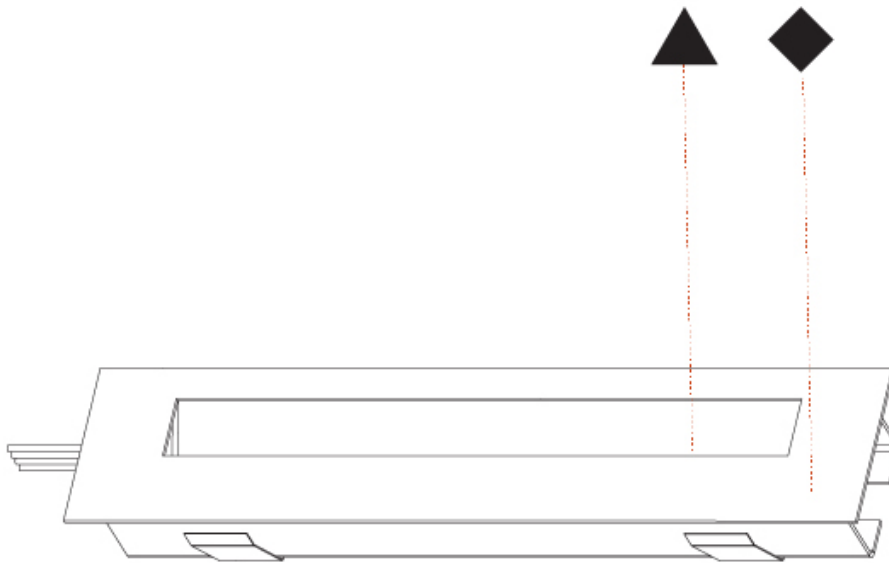

DELIGHT STRING STEP WIDE RECESSED

A35702-

PROJECT

TYPE

SPECIFIER

QUANTITY

DATE